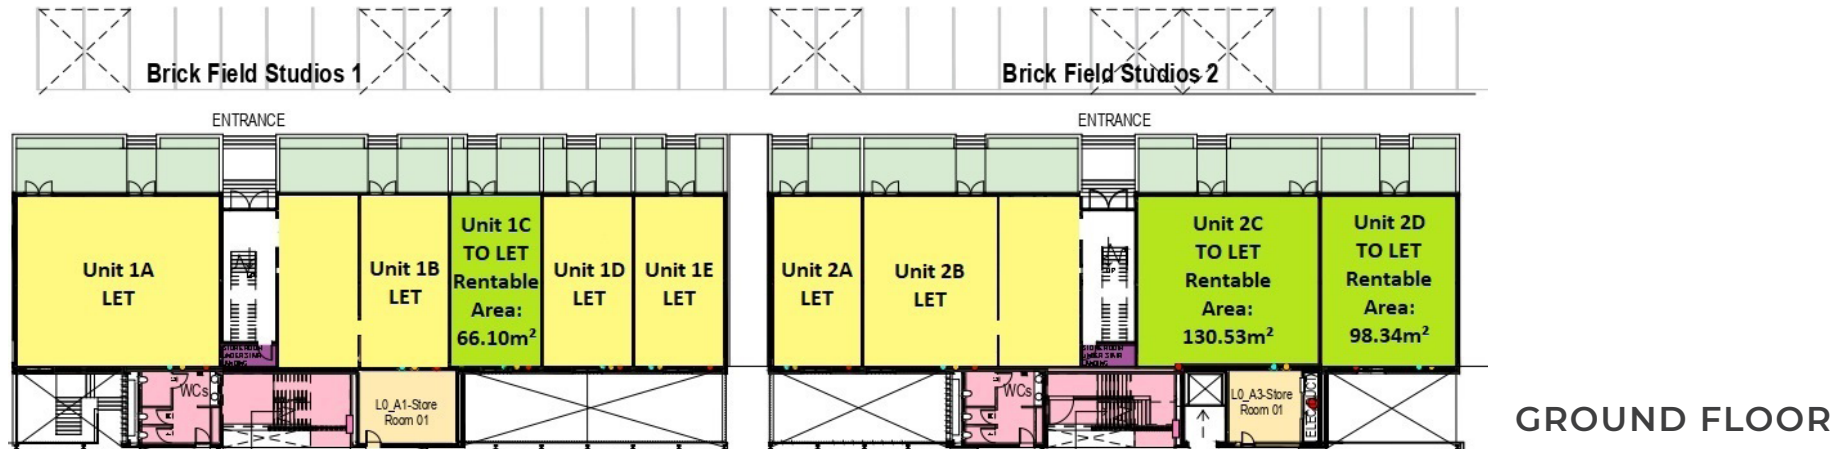

BRICKFIELD STUDIOS

- HVAC
- CHILLER PLANT CONNECTION
- COLD WATER
- DB BOARD
- FHR

NOTE: All areas are quoted as RENTABLE AREAS and includes a 15% COMMON AREA allocation

DEVONBOSCH
STELLENBOSCH