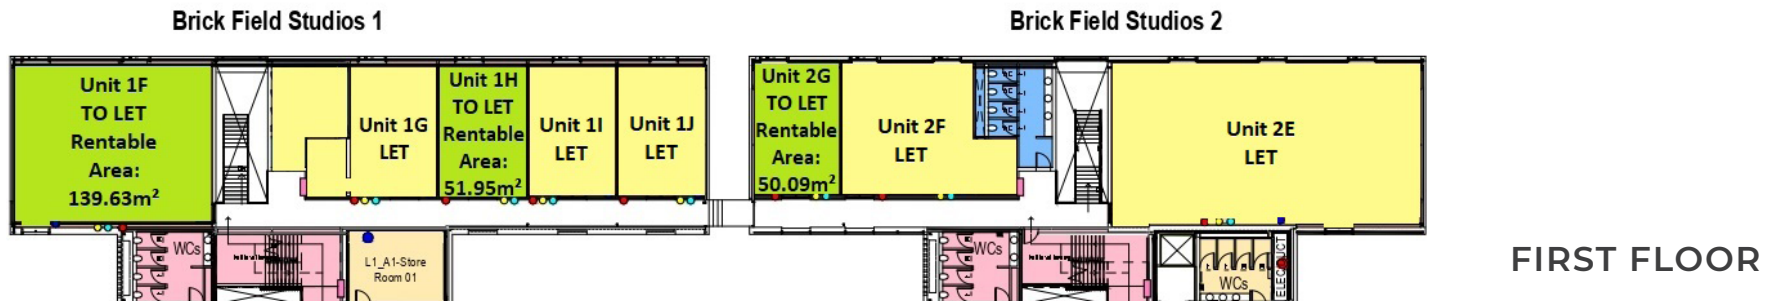

BRICKFIELD STUDIOS

- HVAC
- CHILLER PLANT CONNECTION
- COLD WATER
- DB BOARD
- FHR

NOTE: All areas are quoted as RENTABLE AREAS and includes a 15% COMMON AREA allocation

DEVONBOSCH
STELLENBOSCH