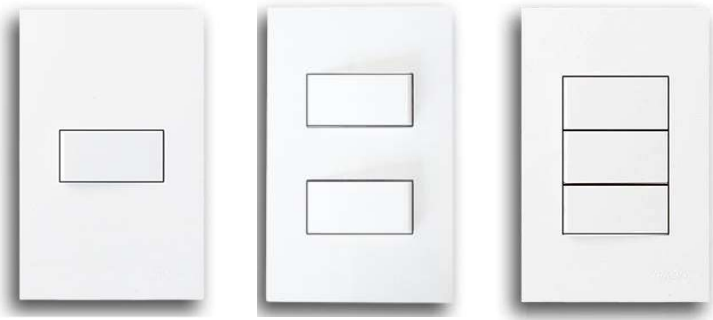

Accessories

Frameless shower screen, reeded
glass with brushed stainless steel
brackets

Heated towel rail

Jeeves, Classic E, straight, heated
towel rail, brushed

Living room and Bedroom

Lights by Linea, LSS053GU10,
GU10 track spot, all white

- Material: Die-cast aluminum
 - Surface mounted
 - Adjustable with 90° tilt and 35° rotation capability
- Specification TBC

LED lighting

To kitchens: under high level cupboards.
To bathrooms: behind vanity mirror.
LLC SA batman covered led strip
72LED/M14W/M

Kitchen and Bathroom

Lights by Linea, Roxanna recessed
downlight white

- Material: Die-cast aluminium heat sink with polycarbonate housing and diffuser

ELECTRICAL

Legrand Arteor
1-/ 2-/ 3-lever switch, white