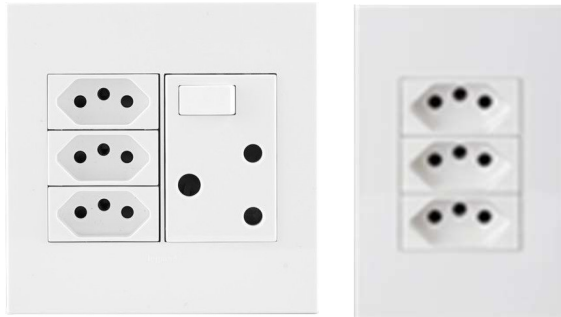

Kitchen and Bathroom

Lights by Linea, Roxanna recessed
downlight white

- Material: Die-cast aluminium heat sink with polycarbonate housing and diffuser

ELECTRICAL

Legrand Arteor
1-/ 2-/ 3-lever switch, white