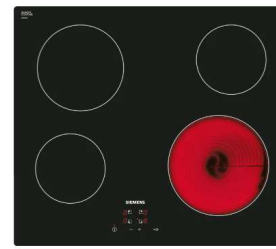

Electric HOB
Siemens ET611HE17E