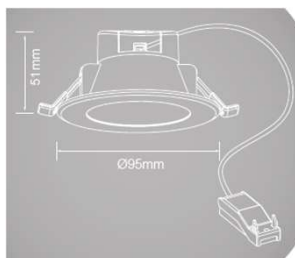

Kitchen and Bathroom

Lights by Linea, Roxanna recessed
downlight white

- Material: Die-cast aluminium heat sink with polycarbonate housing and diffuser