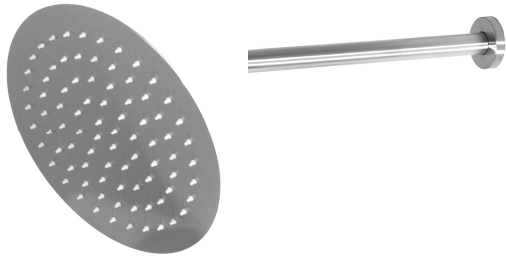

Shower rose and arm

BTSA02440S, Shower arm, 400mm
Brushed stainless steel
BTSA03600S, Shower Rose, round
brushed stainless steel

Shower mixer

BTNM0S000, neo brushed,
stainless steel bath/ shower mixer